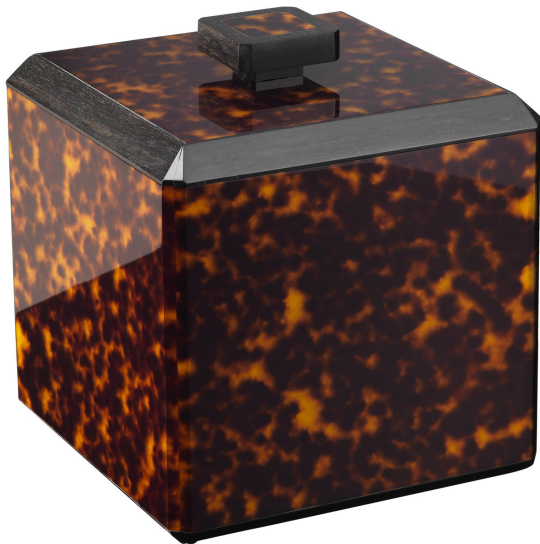

ARTEMEST

TABLETOP

Silia

TARTARUGA ICEBOX

\$2,270

DESCRIPTION

This elegant container for ice is part of the Tartaruga collection, entirely handmade of lucite decorated with a tortoiseshell pattern. The lid is highlighted in solid ebony wood and the inside of the box is lined with neoprene to keep the cold in. The inside container can be removed to be cleaned.

DETAILS & DIMENSIONS

- Material: Ebony wood, Lucite
- Dimensions (in): 9.1 x 8.7 x 8.7
- Dimensions (cm): 23.2 x 22 x 22
- Handmade In Italy