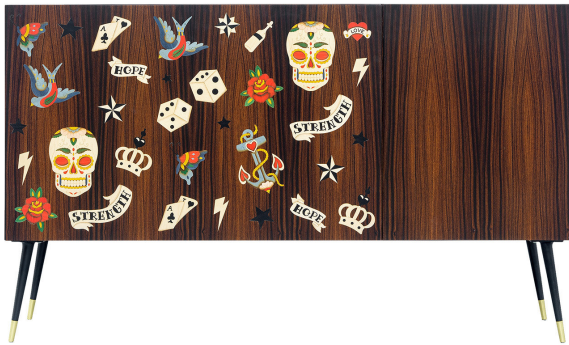

ARTEMEST

FURNITURE : STORAGE : SIDEBOARDS

Intarsia Milano

TATTOO BAR CABINET

\$4,370

DESCRIPTION

Entirely handcrafted of prized Rio rosewood, this bar cabinet showcases a whimsical inlay pattern of popular tattoo designs created using various wood essences. A showstopping piece in contemporary and eclectic interior decors, this piece both decorative and functional: one door flips down to create a shelf while the other has a push-pull opening that reveals an internal storage. Four angled conical feet with round ferrules of black-varnished metal complete this unique piece that can be customized on request.

DETAILS & DIMENSIONS

- Material: Rosewood Metal Wood
- Dimensions (in): W 47.24 x D 15.75 x H 28.74
- Dimensions (cm): W 120 x D 40 x H 73
- Handmade In Italy