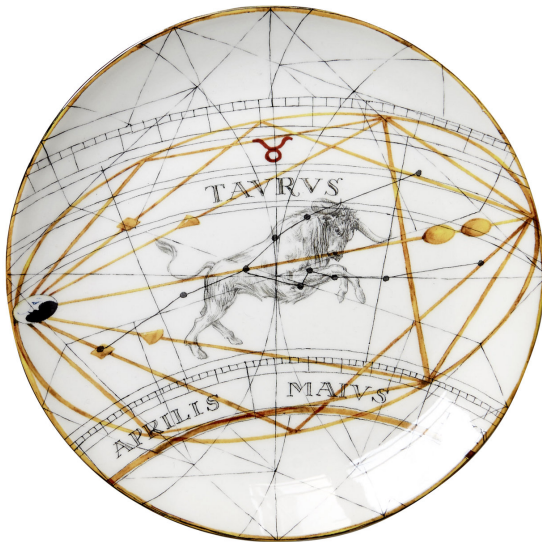

ARTEMEST

TABLETOP : TABLEWARE : DESSERT PLATES

Laboratorio Paravicini

ZODIACO TAURUS DESSERT PLATE

\$75

DESCRIPTION

Part of the Zodiaco collection, this exquisite dinner plate honors the Taurus sign with a central black and white drawing of an imperious, charging bull. Black and white decorations cross with golden lines, creating a striking effect that is accented with a vivid red symbol of the sign. The gold color returns along the edges of the piece. Elegance and functionality coexist in this exquisite dinner plate.

DETAILS & DIMENSIONS

- Material: Ceramics
- Dimensions (in): W 7.87 x D 7.87 x H 0.39
- Dimensions (cm): W 20 x D 20 x H 1
- Handmade In Italy