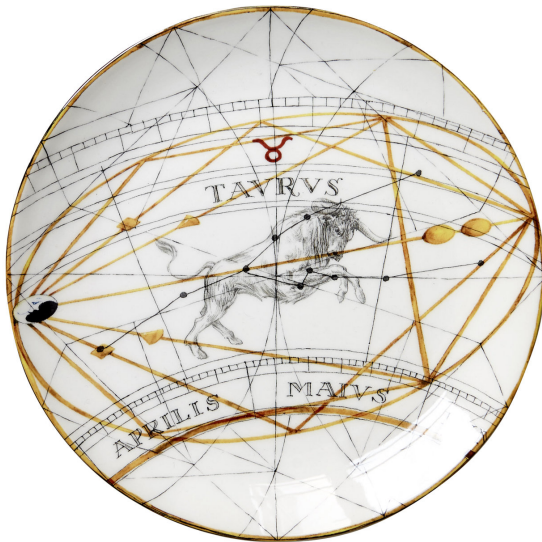

# ARTEMEST

TABLETOP : TABLEWARE : DINNER PLATES

*Laboratorio Paravicini*

## ZODIACO TAURUS DINNER PLATE

\$85

### DESCRIPTION

A superbly rendered bull depicted in a charging motion occupies the central area of this exquisite plate that is part of the Zodiaco collection. The bull is the symbol of the astrological sign of the Taurus, whose Latin name and months of the year appear above and below it. Part of a larger map of the sky, these drawings are crossed by black and gold lines that create a striking net and a complex decoration that will make a statement on any table. This piece can be paired with others from the same series.

### DETAILS & DIMENSIONS

- Material: Ceramics
- Dimensions (in): W 9.84 x D 9.84 x H 1.18
- Dimensions (cm): W 25 x D 25 x H 3
- Handmade In Italy