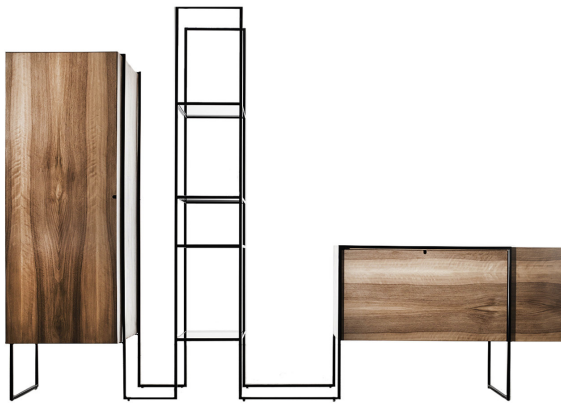

ARTEMEST

FURNITURE : STORAGE : CABINETS

Post Design

TECLA WALNUT AND IRON CABINET

\$19,180

DESCRIPTION

The graceful iron structure supports two walnut wood cabinets that evolve vertically and horizontally. The cabinet on the left is outfitted with shelves, while the cabinet on the right is a single compartment opening downwards, with a flap door. This item was produced and edited by the Milanese gallery Post Design which belongs to the historic brand Memphis. This is a numbered and limited edition of 25 signed by the artist. Metropolis Collection.

DETAILS & DIMENSIONS

- Material: Walnut Glass Black Iron
- Dimensions (in): W 114.17 x D 25.20 x H 81.10
- Dimensions (cm): W 290 x D 64 x H 206
- Handmade In Italy