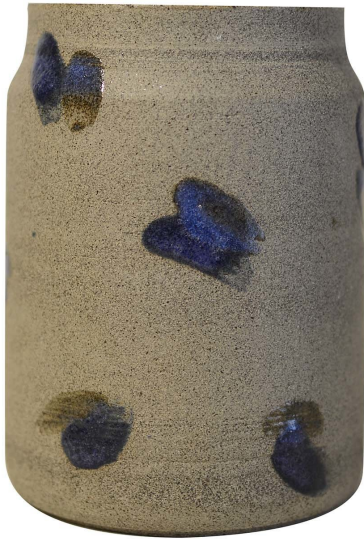

ARTEMEST

HOME DECOR : ALL VASES : VASES

Co Chì

TECNICA COLLECTION CONCRETE EFFECT CYLINDRICAL VASE

\$170

DESCRIPTION

Minimal design, hand-painted cylindrical vase with endless styling potential. Crafted from stoneware. The grey concrete-effect is embellished by blue, petal-like enamel brushstrokes. The unique decoration makes the vase beautiful both with and without flowers. Perfect to add a touch of charm to minimalist spaces and accentuate the personality of your home decor.

DETAILS & DIMENSIONS

- Material: Ceramic
- Dimensions (in): W 5.12 x D 5.12 x H 7.09
- Dimensions (cm): W 13 x D 13 x H 18
- Handmade In Italy