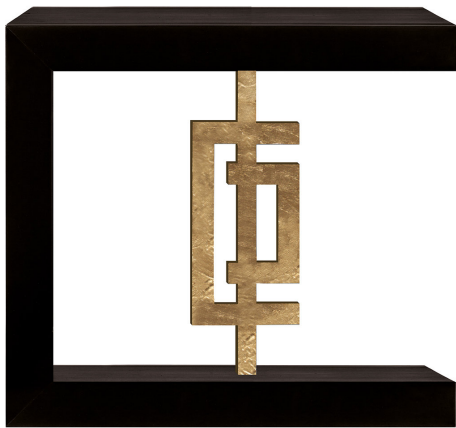

FURNITURE : TABLES : SIDE TABLES

Isabella Costantini

TEODORA SIDE TABLE

\$1,240

DESCRIPTION

This unique side table bares an unconventional C shape perfectly suited for a modern setting. Positioned in between the top and bottom elements is a striking geometrical detail in metal adorned with gold leaf. The handmade wooden piece with a matte black lacquered finish can make a statement when positioned at any angle. When paired with another identical one, this piece can punctuate both ends of a bed or sofa and can be used to hold small personal items or books while simultaneously enhancing the decor of any room.

DETAILS & DIMENSIONS

- Material: Wood
- Dimensions (in): W 24.80 x D 13.78 x H 22.05
- Dimensions (cm): W 63 x D 35 x H 56
- Handmade In Italy