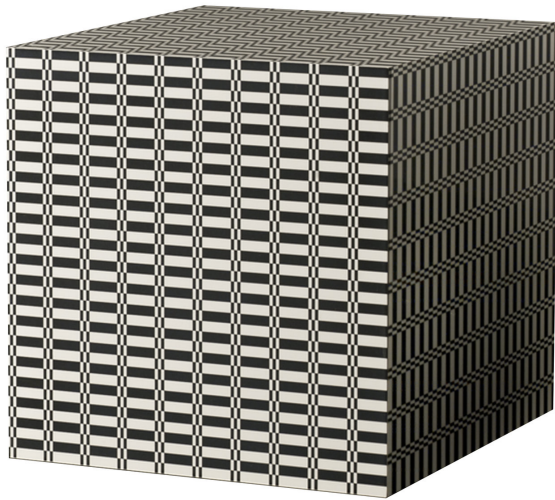

# ARTEMEST

FURNITURE : TABLES : COFFEE TABLES

*Extroverso*

**TERRA BISACCIA CUBE**

\$1,585

## DESCRIPTION

Function meets design in this whimsical piece that offers a stylish surface adding an eye-catching accent to any room of the house. This cube is part of the Terra series of eclectic and versatile pieces designed by Ineloveritas and has a wood construction with a printed black-and-white pattern inspired by the traditional Sardinian handwoven textiles. It can be arranged in a living room with other pieces from the same collection featuring different patterns for a stunning look.

## DETAILS & DIMENSIONS

- Material: Wood
- Dimensions (in): W 15.75 x D 15.75 x H 15.75
- Dimensions (cm): W 40 x D 40 x H 40
- Handmade In Italy