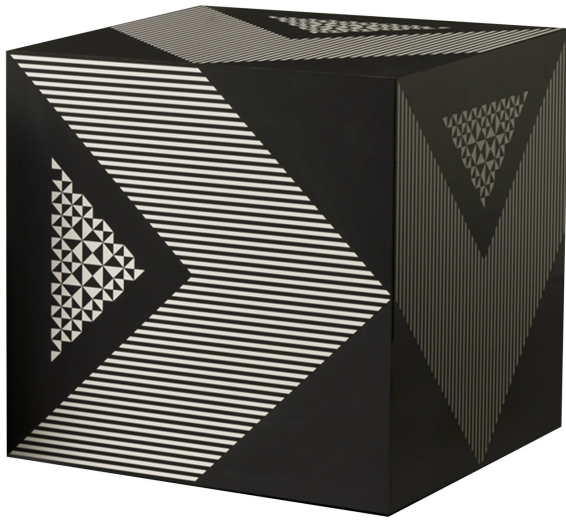

ARTEMEST

FURNITURE : TABLES : COFFEE TABLES

Extroverso

TERRA SCIALLE CUBE

\$1,750

DESCRIPTION

This functional cube is part of the Terra series designed by Ineloveritas that merge design with tradition to create pieces that bring a stylish and versatile accent into any interior. Crafted entirely of wood, the surface of this cube has a printed black-and-white design that re-elaborates in a contemporary key the patterns of the Sardinian handwoven tradition. Displayed as a decorative accent or side table in a living room, bedroom or entryway, this piece will offer a functional solution that will stand out in any decor.

DETAILS & DIMENSIONS

- Material: Wood
- Dimensions (in): W 15.75 x D 15.75 x H 15.75
- Dimensions (cm): W 40 x D 40 x H 40
- Handmade In Italy