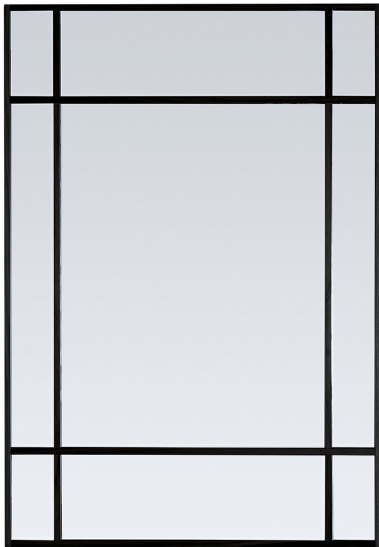

HOME DECOR : MIRRORS : WALL MIRRORS

*Modo10*

## THAI BLACK MIRROR

\$1,450

### DESCRIPTION

This vertical silver mirror features an anthracite finish wooden structure.

### DETAILS & DIMENSIONS

- Material: Wood
- Dimensions (in): W 27.56 x D 1.18 x H 39.37
- Dimensions (cm): W 70 x D 3 x H 100
- Handmade In Italy