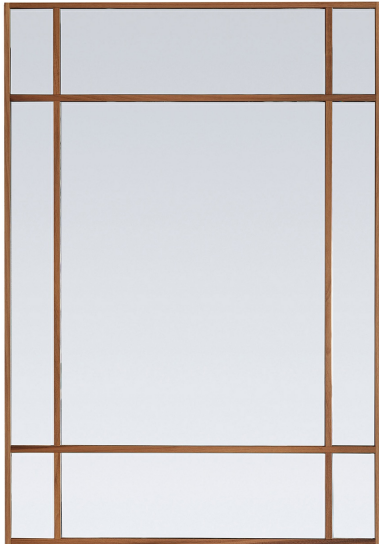

HOME DECOR : MIRRORS : WALL MIRRORS

Modo10

THAI MIRROR

\$1,450

DESCRIPTION

This vertical silver mirror features a natural Havana finish wooden structure.

DETAILS & DIMENSIONS

- Material: Wood
- Dimensions (in): W 27.56 x D 1.18 x H 39.37
- Dimensions (cm): W 70 x D 3 x H 100
- Handmade In Italy