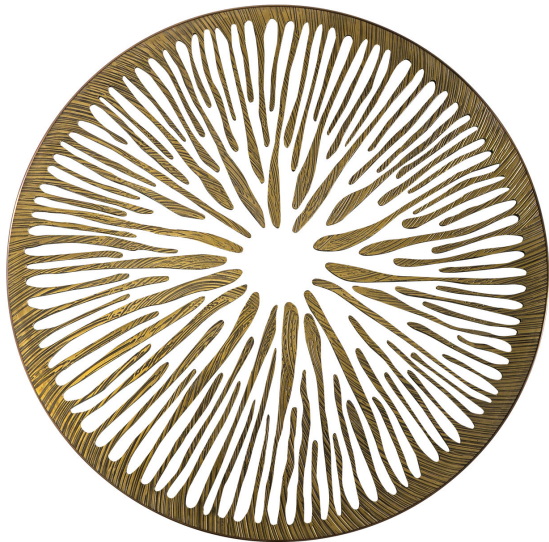

HOME DECOR : MIRRORS : WALL MIRRORS

Gianluca Pacchioni

THE PUPIL SCULPTURAL MIRROR N°8

\$38,120

DESCRIPTION

This elegant sculptural mirror represents the pupil of an eye. This signed and certified unique copy is made in aluminum plated in bronze with a wax finish. The edge of the mirror is crafted in brass and its texture is dramatically engraved by irregular ridges that enhance the final majestic effect of this object.

DETAILS & DIMENSIONS

- Material: Aluminum, Bronze, Brass, Mirror
- Dimensions (in): W 59.06 x D 3.15 x H 59.06
- Dimensions (cm): W 150 x D 8 x H 150
- Handmade In Italy