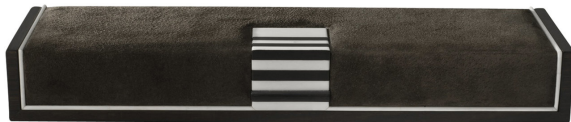

ARTEMEST

LIFESTYLE : OFFICE ACCESSORIES : DESK ACCESSORIES

Giordano Viganò

THOMAS PEN TRAY

\$3,050

DESCRIPTION

This elegant pen tray in ebony wood with horn accents in contrasting color and nubuck leather features an interior compartment with a pen tray and a storage section for business cards and post-its. The interior of the lid is covered with a mirror.

DETAILS & DIMENSIONS

- Material: Ebony wood, Horn, Leather, Mirror
- Dimensions (in): 14.17 x 4.13 x 2.17
- Dimensions (cm): 36 x 10.5 x 5.5
- Handmade In Italy