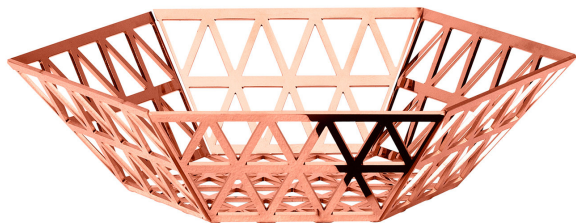

# ARTEMEST

TABLETOP : MORE TABLETOP : TRAYS

*Ghidini 1961*

**TIP TOP ROSE MEDIUM TRAY BY RICHARD HUTTEN**

\$260

## DESCRIPTION

The timeless allure of brass, delicate rose gold finish, and rigorous geometry create a modern and sophisticated design that is both striking and versatile. The hexagonal base of this medium tray part of the Tip Top Collection flares out in six linear sides on which three parallel layers of identical triangles create a net enclosing whatever content is stored inside. This piece can be combined with others in the same series for a dynamic display.

## DETAILS & DIMENSIONS

- Material: Brass
- Dimensions (in): W 7.87 x D 6.89 x H 1.97
- Dimensions (cm): W 20 x D 17.5 x H 5
- Handmade In Italy