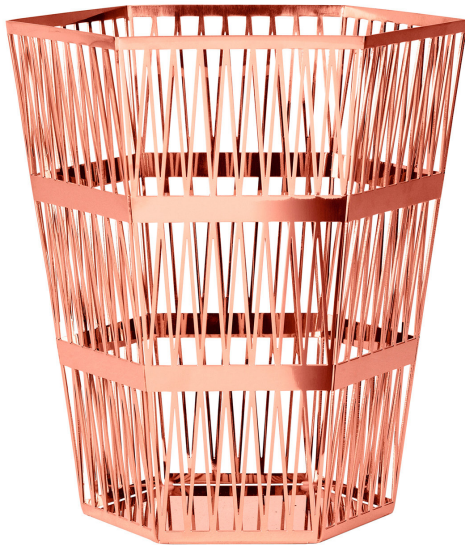

HOME DECOR : OTHER DÉCOR : BASKETS

Ghidini 1961

TIP TOP ROSE BIG PAPER BASKET BY RICHARD HUTTEN

\$725

DESCRIPTION

Crafted of openwork brass with a delicate rose gold finish, this superb paper basket elevates an everyday functional object to stunning accent to decorate a stylish study. Versatile and elegant in any home, this piece boasts a conical silhouette with hexagonal base and top and three layers with edges made up by a garland of triangles of the same height. This striking piece can be combined with others in the Tip Top Collection for a cohesive look.

DETAILS & DIMENSIONS

- Material: Brass
- Dimensions (in): W 10.62 x D 10.62 x H 12.20
- Dimensions (cm): W 27 x D 27 x H 315
- Handmade In Italy