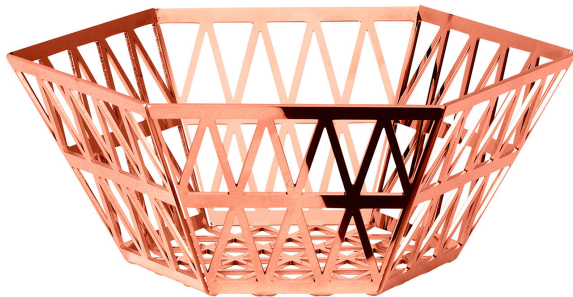

ARTEMEST

TABLETOP : MORE TABLETOP : TRAYS

Ghidini 1961

TIP TOP TALL TRAY BY RICHARD HUTTEN

\$305

DESCRIPTION

Modern and sophisticated, this tray is part of the Tip Top Collection and boasts a rigorous geometric silhouette crafted of brass with a striking rose gold finish. The hexagonal base and rim are connected by six flared sides made up of three parallel rows of triangles of the same shape. The effect is exquisite and functional, preventing the content from falling out, while also infusing any room in the house with a stunning accent.

DETAILS & DIMENSIONS

- Material: Brass
- Dimensions (in): W 7.87 x D 6.89 x H 2.95
- Dimensions (cm): W 20 x D 17.5 x H 7.5
- Handmade In Italy