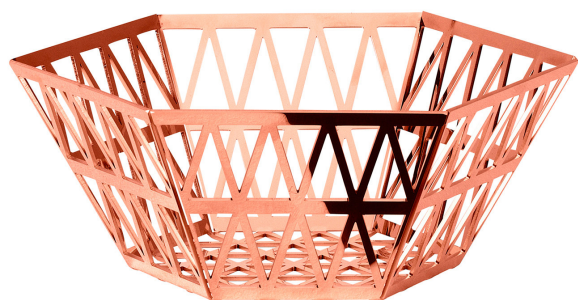

ARTEMEST

TABLETOP : MORE TABLETOP : TRAYS

Ghidini 1961

TIP TOP TALL TRAY BY RICHARD HUTTEN

\$260

DESCRIPTION

Modern and sophisticated, this tray is part of the Tip Top Collection and boasts a rigorous geometric silhouette crafted of brass with a striking rose gold finish. The hexagonal base and rim are connected by six flared sides made up of three parallel rows of triangles of the same shape. The effect is exquisite and functional, preventing the content from falling out, while also infusing any room in the house with a stunning accent.

DETAILS & DIMENSIONS

- Material: Brass
- Dimensions (in): W 7.87 x D 6.89 x H 2.95
- Dimensions (cm): W 20 x D 17.5 x H 7.5
- Handmade In Italy