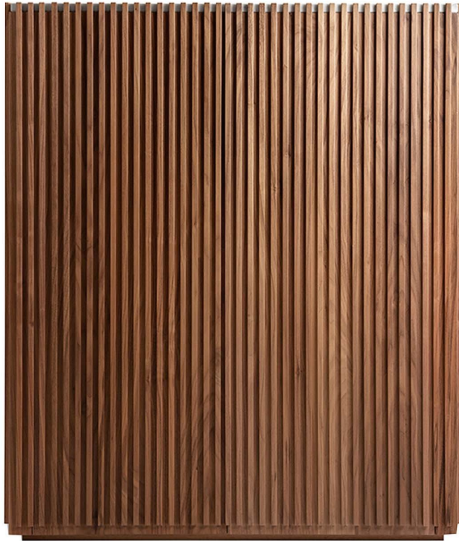

ARTEMEST

FURNITURE : STORAGE : CABINETS

Rubinacci Napoli

TORRI 2-DOOR SIDEBOARD BY DANIELE DELLA PORTA

\$12,300

DESCRIPTION

A sculptural piece of striking textural value, this stunning sideboard by Daniele della Porta is the result of meticulous and skillful craftsmanship. Fashioned of Canaletto walnut, the two doors are marked by vertical and evenly-spaced grooves that add to the textural value of the piece, and which partly reveal the bright hue of its white Carrara marble top. The interior features two spacious plywood shelves finished in a yellow-lacquered color. Customization is available upon request, please ask the Concierge for details.

DETAILS & DIMENSIONS

- Material: Walnut wood Marble Plywood
- Dimensions (in): W 37.01 x D 20.08 x H 43.70
- Dimensions (cm): W 94 x D 51 x H 111
- Handmade In Italy