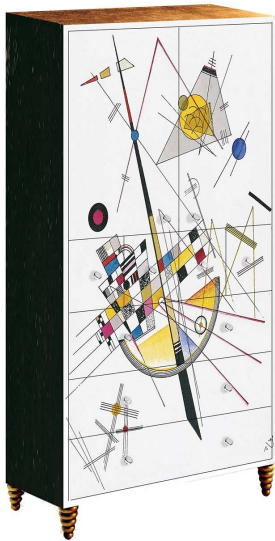

ARTEMEST

FURNITURE : STORAGE : CABINETS

Arte Nel Design

TOWER CUPBOARD

\$37,700

DESCRIPTION

This unique cupboard is a true work of art. Its bold and elegant front decoration is inspired by the dynamic geometries by Kandinsky and painted entirely by hand. The rectangular wooden structure rests on four conical feet with striking grooves, and has black sides and a natural-finished top. The front panels of doors and drawers boast a white background with a semi-glossy lacquer on which a series of pure geometric forms create a composition of explosive joy. Ideal for an elegant kid's room or an eclectic interior, this piece is also available in other designs. Please ask the Concierge for customization.

DETAILS & DIMENSIONS

- Material: Wood
- Dimensions (in): W 39.37 x D 16.54 x H 62.99
- Dimensions (cm): W 100 x D 42 x H 160
- Handmade In Italy