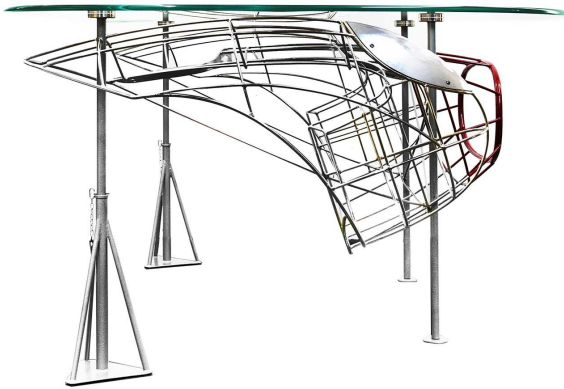

ARTEMEST

FURNITURE : TABLES : DESK & WRITING TABLES

Brandoli

TR DESK

\$16,360

DESCRIPTION

This striking design part of the Brandoli Artwork Collection is the result of one of Roberto Brandoli's first and most visionary ideas. The wide glass top with beveled edges is sustained by a dramatic composition of thin iron tubes recalling the frames used to shape Italian cars in the '50s and '60s. Four slender legs fashioned of solid steel - two of which are equipped with a tripod base resting on flat, triangular elements - support the whole desk. Please ask the Concierge for customization in RAL color options.

DETAILS & DIMENSIONS

- Material: Steel Iron Glass
- Dimensions (in): W 68.90 x D 51.18 x H 29.53
- Dimensions (cm): W 175 x D 130 x H 75
- Handmade In Italy