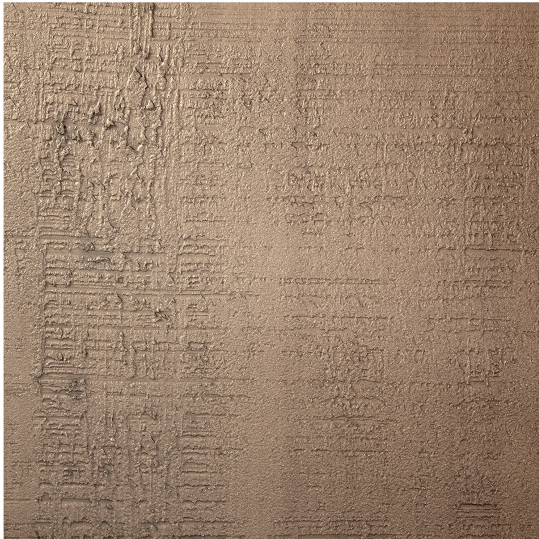

ARTEMEST

HOME DECOR : WALL & FLOOR DÉCOR : WALLPAPERS

La Scala Milano Wallcovering

TRA 1100 WALLPAPER - OPERA III COLLECTION

\$145

DESCRIPTION

Matter effect "Travertine", matte-bright colors. Entirely handcrafted, this wall decoration is part of the Opera III collection. The surface of the non-woven fabric evokes this material, with the addition of a stunning texture. Fire retardance for Europe "BS1 D0" - M1, America "ASTM E-84" Class A, Australia and New Zealand AS/NZS 3837-1998 - AS 5637.1-2015 Class A, Thermo Acoustic insulation and IMO cruise & yacht interior certification. The price is per linear meter. Available in 300 different colors, or according to color reference from the "international color charts" (RAL, Pantone, NCS). Available in Satin, Matt, Metal or Laque finish. Clean with a moist cloth. Price is per 1 linear meter. Materials: non woven backing or thermo acoustic backing .

DETAILS & DIMENSIONS

- Material: non woven backing or thermo acoustic backing
- Dimensions (in): On Request
- Dimensions (cm): On Request
- Handmade In Italy