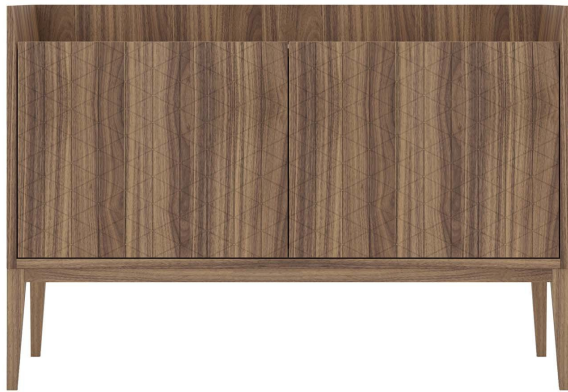

# ARTEMEST

FURNITURE : STORAGE : SIDEBOARDS

*Barba Design*

## TRAME 2-DOOR CABINET

\$6,660

### DESCRIPTION

This sophisticated statement cabinet combines the warmth of walnut with minimalist lines and vintage-inspired motifs, revealing an exceptional multi-purpose wall unit that can be displayed in a modern entryway, living room, or office decor. Combining functionality with elegance, the piece is defined by a captivating geometric pattern evoking floor tiles of old manors on the front panels of the two doors that open to an internal storage completely free of shelves. Four straight legs, raised at a 27 cm-height, support this exquisite piece that will elevate the style of any interior decor.

### DETAILS & DIMENSIONS

- Material: Walnut wood
- Dimensions (in): W 49.21 x D 17.72 x H 25.59
- Dimensions (cm): W 125 x D 45 x H 65
- Handmade In Italy