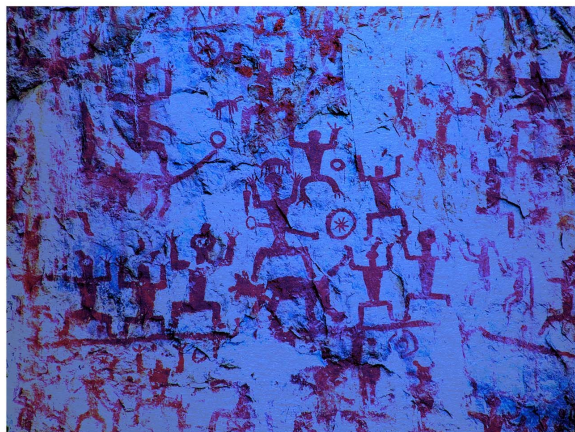

### DESCRIPTION

A style statement piece that is both striking and serene, this wallpaper is defined by vivid hues of mauve dancing on an azure background. Flowing with a quiet energy, the dynamic ethnic-inspired design is painted by hand on high-quality, ecological paper (ISO standards 9001, 14001, OHSAS 18001) and features tribal warriors in a festive ritual dance. This wallpaper will enrich a dining room, living room or loft, and its size can be customized to the customer's request. Please contact the Concierge for further details. Price is per square meter.

### DETAILS & DIMENSIONS

- Material: Paper
- Dimensions (in): W 39.37 x D 0.39 x H 39.37
- Dimensions (cm): W 100 x D 1 x H 100
- Handmade In Italy