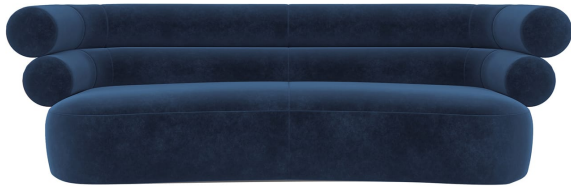

ARTEMEST

FURNITURE : SEATING : SOFAS

Loopo

TUBE MIDNIGHT-BLUE VELVET SOFA

\$11,275

DESCRIPTION

Exuding pure plushness with its plump and embracing shape, this sofa was designed to uplift the look of contemporary homes while providing comfort to be shared with family or friends. The plywood frame is complemented by a generous polyurethane foam padding, distributed to create an ample seat and two piled, curved cylinders serving as enveloping backrest and armrests. An intense midnight-blue shade in polyester velvet upholstery completes the design.

DETAILS & DIMENSIONS

- Material: Textiles
- Dimensions (in): W 62.20 x D 40.55 x H 30.71
- Dimensions (cm): W 158 x D 103 x H 78
- Handmade In Italy