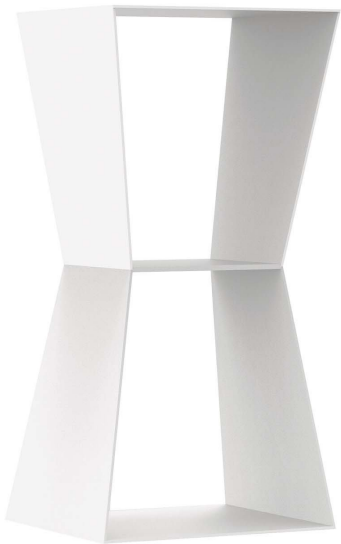

ARTEMEST

FURNITURE : STORAGE : BOOKCASES

Albedo

TULA SMALL WHITE BOOKCASE

\$580

DESCRIPTION

This small bookcase is entirely crafted of white-lacquered metal, creating a unique corner of sculptural allure in a contemporary home. Composed of two shelves, it boasts a unique geometric silhouette of minimalist flair. Available also in black and in small and medium sizes, this bookcase can be arranged in multiple compositions to add a functional and artistic display in both residential and office interiors.

DETAILS & DIMENSIONS

- Material: Metal
- Dimensions (in): W 11.81 x D 11.81 x H 24.41
- Dimensions (cm): W 30 x D 30 x H 62
- Handmade In Italy