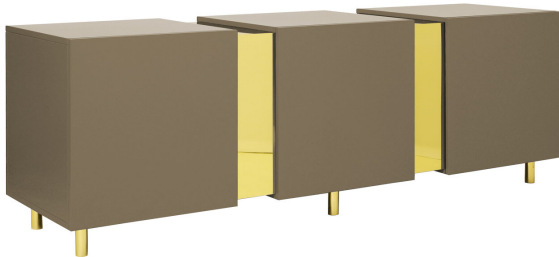

# ARTEMEST

FURNITURE : STORAGE : SIDEBOARDS

*Matì*

## TURTLE DOVE EUNDUETRÈ SIDEBOARD

\$8,275

### DESCRIPTION

Matte turtle dove and glossy brass are juxtaposed to perfection in the Turtle Dove Eunduetrè Sideboard. Fitted with shelves and drawers, the three wooden cubes are pieced together with brass sheets to create movement and pops of color. The sideboard can be made in eleven basic variants, or can be customized upon request, in Canaletto walnut, Santos rosewood or zebrawood.

### DETAILS & DIMENSIONS

- Material: Wood Brass
- Dimensions (in): W 76.77 x D 22.44 x H 25.59
- Dimensions (cm): W 195 x D 57 x H 65
- Handmade In Italy