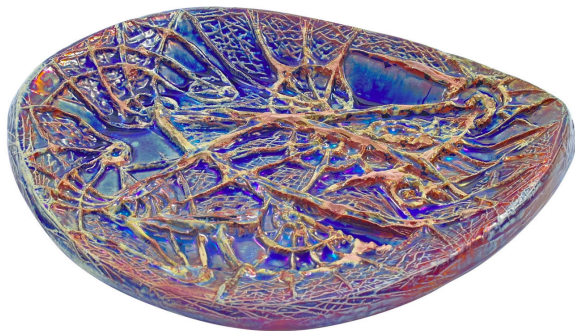

# ARTEMEST

TABLETOP : TABLEWARE : BOWLS

*Carla Lega Ceramiche*

## TWIST GRAFFITO PLATE

\$430

### DESCRIPTION

Handcrafted of ceramic with an irregular round shape, this plate from "The Sixties" Collection boasts a masterfully executed abstract decoration that will enrich any eclectic or modern interior with its unique look. The intense colors, derived from cobalt, silver nitrate, and glass-ceramic frits, are enhanced by an iridescent, metallic glaze obtained with reduction firing at high temperatures, a technique used extensively by Carla Lega for all her objects. A statement piece on an entryway console, living room coffee table, or office desk, this piece makes a splendid gift on any occasion.

### DETAILS & DIMENSIONS

- Material: Ceramics
- Dimensions (in): W 14.57 x D 11.02 x H 1.97
- Dimensions (cm): W 37 x D 28 x H 5
- Handmade In Italy