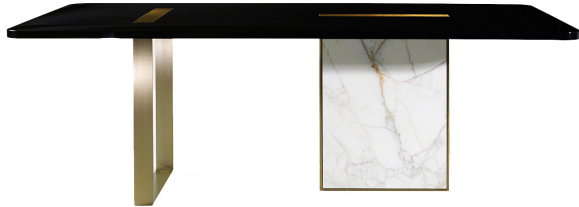

ARTEMEST

FURNITURE : TABLES : DINING TABLES

Marioni

TYRON DINING TABLE

\$15,360

DESCRIPTION

This elegant table, designed by Studio 63 for Marioni, has a lacquered rectangular wooden top with one rectangular brass insert and one rectangular marble and metal insert. These two elements extend downwards serving also as supports for the table. The top is also available in ebony finish and in rosewood. This luxurious materials and the expert craftsmanship used to put them together make this piece a true work of art that will make the perfect addition to any dining room.

DETAILS & DIMENSIONS

- Material: Wood, Brass, Marble
- Dimensions (in): W 86.61 x D 43.31 x H 29.53
- Dimensions (cm): W 220 x D 110 x H 75
- Handmade In Italy