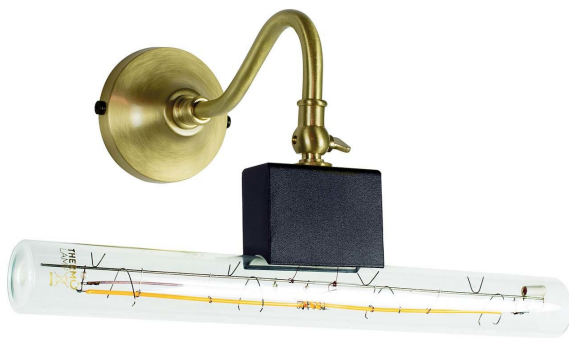

ARTEMEST

LIGHTING : SCONCES & WALL LAMPS

Interia

UNOTER SCONCE

\$240

DESCRIPTION

A modern take to the iconic design of the picture light, this elegant sconce is a splendid object of functional decor that will highlight wall art and mirrors, while also adding a textural decorative accent to a modern or industrial wall. The base is a satin-finish brass gooseneck-shape supporting a black steel element on which is attached to the striking cylindrical bulb, a Linestra 4W dim 2200K 200LM. This lamp is class II IP20. The voltage is 220-240V/50Hz (max 12W LED E27.). For 110V bulbs not included.

DETAILS & DIMENSIONS

- Material: Brass Steel
- Dimensions (in): W 11.81 x D 9.84 x H 5.91
- Dimensions (cm): W 30 x D 25 x H 15
- Handmade In Italy