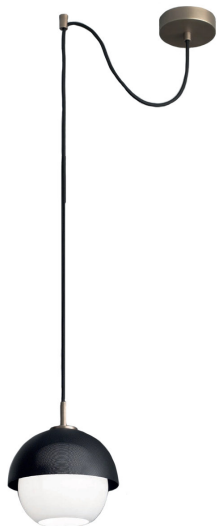

# ARTEMEST

LIGHTING : PENDANTS

*VeniceM*

## URBAN SUSPENSION 1 CEILING LAMP

\$1,765

### DESCRIPTION

This elegant lamp uses a modern design and traditional materials to exude timeless sophistication. Its structure, that can be adjusted, is in brass with a light or dark burnished finish, while the semi-spherical shade is in metal with a matte finish that can be black or golden. The precious Murano glass diffuser is white, giving the light a unique and soft effect. Bulbs excluded. This item is also available in other measures, please ask the Concierge for details.

### DETAILS & DIMENSIONS

- Material: Brass, Metal, Murano glass
- Dimensions (in): 7.9 x 7.9 x 59
- Dimensions (cm): 20 x 20 x 150
- Handmade In Italy