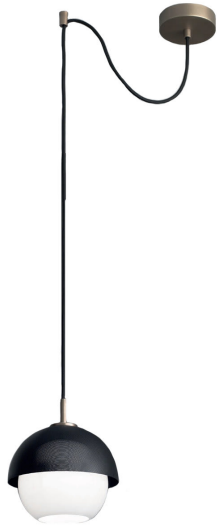

ARTEMEST

LIGHTING : PENDANTS

VeniceM

URBAN SUSPENSION 1 CEILING LAMP

\$1,765

DESCRIPTION

This elegant lamp uses a modern design and traditional materials to exude timeless sophistication. Its structure, that can be adjusted, is in brass with a light or dark burnished finish, while the semi-spherical shade is in metal with a matte finish that can be black or golden. The precious Murano glass diffuser is white, giving the light a unique and soft effect. Bulbs excluded. This item is also available in other measures, please ask the Concierge for details.

DETAILS & DIMENSIONS

- Material: Brass, Metal, Murano glass
- Dimensions (in): 7.9 x 7.9 x 59
- Dimensions (cm): 20 x 20 x 150
- Handmade In Italy