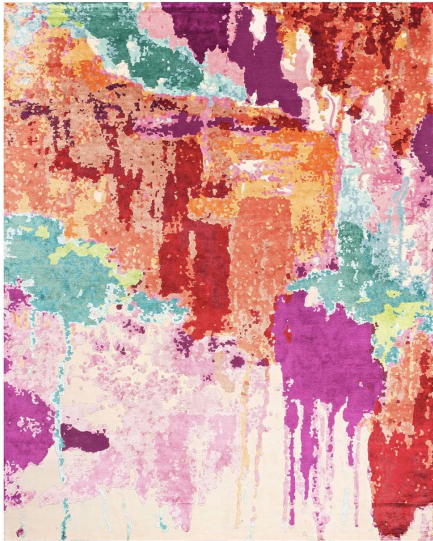

ARTEMEST

HOME DECOR : WALL & FLOOR DÉCOR : RUGS & CARPETS

Illulian

VANITY E RUG

\$12,650

DESCRIPTION

This stunning rug is a piece of contemporary art that will be a vibrant and dynamic addition to a modern interior and timeless allure to both a classic and modern decor. Its 50% silk and 50% Himalayan wool threads are hand-knotted in Nepal by expert craftsmen. The base is .05 cm high, the design .07 cm high. This 152,000 knot/sqm piece can be customized in color, dimension, and composition. Please ask with the Concierge for options and details.

DETAILS & DIMENSIONS

- Material: Textiles
- Dimensions (in): W 94.49 x D 0.03 x H 118.11
- Dimensions (cm): W 240 x D 0.07 x H 300
-