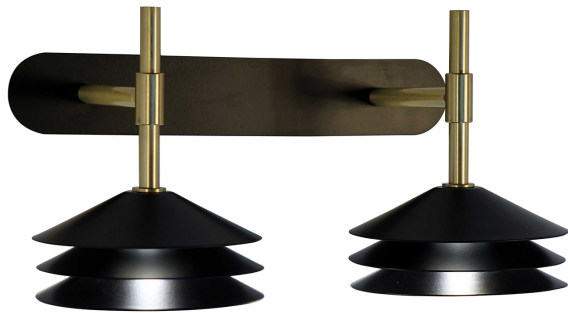

# ARTEMEST

LIGHTING : SCONCES & WALL LAMPS

*Estro*

## VELIA M361 2-LIGHT BLACK & BRASS WALL LAMP

\$1,515

### DESCRIPTION

Best showcased in combination with its table lamp counterpart, this wall lamp will uplift the design of modern living rooms, hallways, or walk-in closets with its geometric flair and elegant color palette. The satin brass structure - comprised of two angular arms extending from a wall plate with rounded extremities - is fitted to a couple of metal diffusers consisting of three piled cones and finished in a sophisticated matte-black hue. Two LED sources (4W each) are included with purchase.

### DETAILS & DIMENSIONS

- Material: Brass
- Dimensions (in): W 12.99 x D 7.87 x H 6.69
- Dimensions (cm): W 33 x D 20 x H 17
- Handmade In Italy