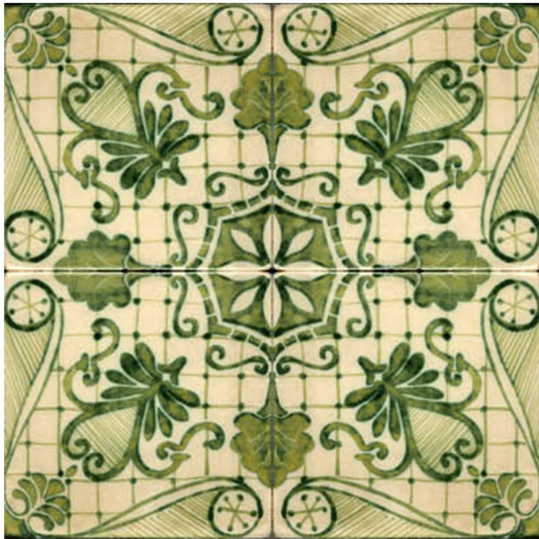

# ARTEMEST

HOME DECOR : WALL & FLOOR DÉCOR : TILES

*Studio Le Nid*

## VERDE COLLINA SET OF 4 TILES #1

\$130

### DESCRIPTION

Marked by a striking array of forms and colors, this set of majolica tiles will provide a superb accent in a modern or rustic kitchen, bathroom, or dining room decor. Painted and glazed exclusively by hand, these tiles merge to reveal intricate design inspired by Sicily's Moorish art influence. Meticulously detailed in a moss-green paint, the design features frond motifs on an ivory background with a sinuous, bell-shaped frame. A subtle grid in the background enhances the geometric balance of the piece. In a kitchen or bathroom, these tiles will age gracefully due to their protective glaze.

### DETAILS & DIMENSIONS

- Material: Ceramics
- Dimensions (in): W 7.87 x D 7.87 x H 0.71
- Dimensions (cm): W 20 x D 20 x H 1.8
- Handmade In Italy