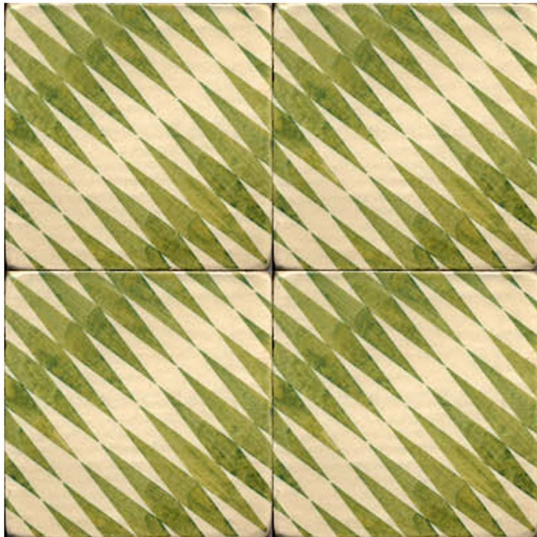

# ARTEMEST

HOME DECOR : WALL & FLOOR DÉCOR : TILES

*Studio Le Nid*

## VERDE COLLINA SET OF 4 TILES #2

\$120

### DESCRIPTION

Stunning in its simplicity, this exceptional majolica tile is a testament to deft Sicilian craftsmanship and the power of simple colors to create a masterpiece. Entirely hand-painted and glazed for a smooth finish, these tiles boast an elongated diamond shaped design in ivory, elegantly contrasting with the moss-green background for a dimensional, tactile appearance. When combined in a series, this tile reveals a diagonal configuration for an eye-catching effect. Best showcased in a bathroom or kitchen decor, this tile will retain their hallmark vibrancy thanks to its protective glaze.

### DETAILS & DIMENSIONS

- Material: Ceramics
- Dimensions (in): W 7.87 x D 7.87 x H 0.71
- Dimensions (cm): W 20 x D 20 x H 1.8
- Handmade In Italy