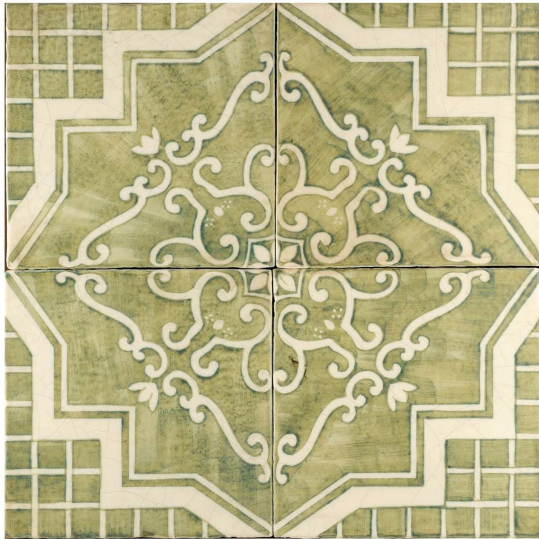

ARTEMEST

HOME DECOR : WALL & FLOOR DÉCOR : TILES

Studio Le Nid

VERDE COLLINA SET OF 4 TILES #3

\$130

DESCRIPTION

There is more than meets the eye with this sublime majolica tile fashioned by Studio Le Nid's skilled artisans. Hand-painted and glazed, these tiles are crafted with a mix of terracotta and ground volcanic stone and feature an intricate design revealed when combined in a set of four. Set on a moss-green background, the design is dominated by central frond-like motifs in ivory framed by a bold double border. The ivory grid highlights the both the sinuous contours and geometric precision of the piece. In a kitchen or bathroom, these decorative tiles will bring elegance and history into any home.

DETAILS & DIMENSIONS

- Material: Ceramics
- Dimensions (in): W 7.87 x D 7.87 x H 0.71
- Dimensions (cm): W 20 x D 20 x H 1.8
- Handmade In Italy