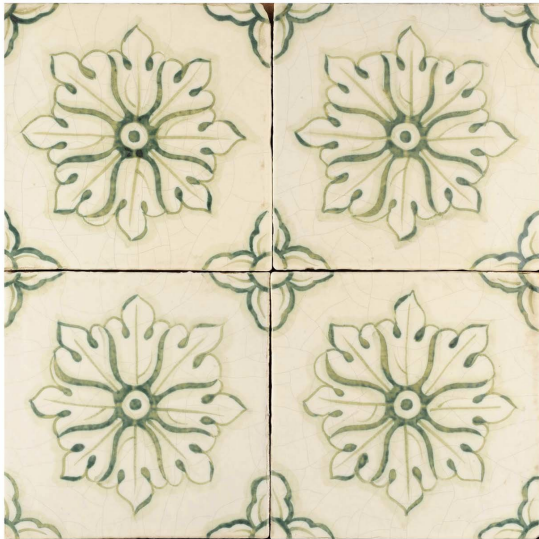

ARTEMEST

HOME DECOR : WALL & FLOOR DÉCOR : TILES

Studio Le Nid

VERDE COLLINA SET OF 4 TILES #7

\$145

DESCRIPTION

Exuding understated elegance, this captivating tile set will enrich any rustic-styled kitchen or patio with its subtle allure. Crafted of terracotta and volcanic stone, these tiles boasts bold frond motifs meticulously detailed in moss-green enamel set on a pristine ivory background. The matte finish provides long-lasting vibrancy that will withstand the test of time. Tiles must be applied without grouting to ensure continuity of design.

DETAILS & DIMENSIONS

- Material: Ceramics
- Dimensions (in): W 7.87 x D 7.87 x H 0.71
- Dimensions (cm): W 20 x D 20 x H 1.8
- Handmade In Italy