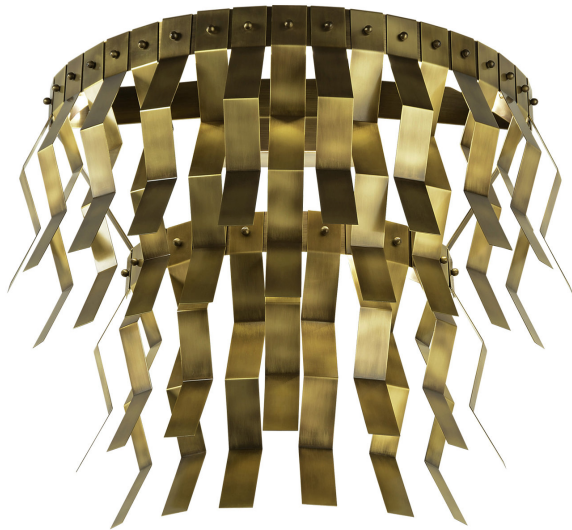

ARTEMEST

LIGHTING : SCONCES & WALL LAMPS

Marioni

VERONICA LARGE SCONCE

\$4,700

DESCRIPTION

This striking brass sconce, designed by Studio 63 for Marioni, is decorated with geometrical metal accents that run all around its round perimeter and LED strip lighting.

DETAILS & DIMENSIONS

- Material: Brass
- Dimensions (in): 23.6 x 27.6 x 13.8
- Dimensions (cm): 60 x 70 x 35
- Handmade In Italy