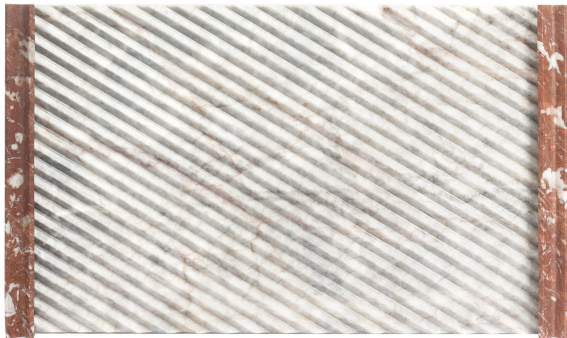

ARTEMEST

TABLETOP : MORE TABLETOP : TRAYS

Editions Milano

VERSI BIG TRAY BY PATRICIA URQUIOLA

\$760

DESCRIPTION

Designed by Patricia Urquiola, this stately piece for Editions Milano embodies bold geometry and sculptural allure. Crafted exclusively by hand, this rectangular tray is fashioned of white marble with lateral handles in red marble, the subtle red and grey veining and white striations in the material intensifying its effortless sophistication. The angular, serrated surface elegantly contrasts with the smooth handles, creating a textured and dimensional look. Subtle variations in color and texture are due to the handcrafted nature of the item, with no two pieces being alike.

DETAILS & DIMENSIONS

- Material: Marble
- Dimensions (in): W 17.32 x D 10.24 x H 1.57
- Dimensions (cm): W 44 x D 26 x H 4
- Handmade In Italy