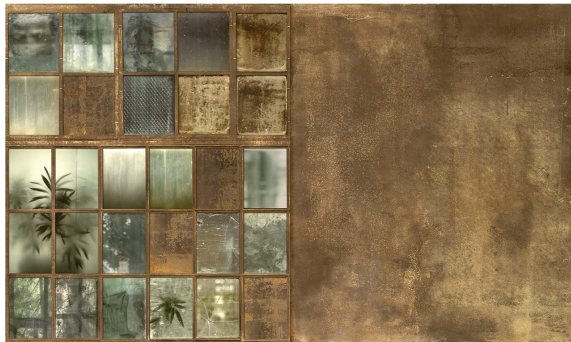

ARTEMEST

HOME DÉCOR : WALL & FLOOR DÉCOR : WALLPAPERS

Co.De Wall

VETRATA BY JV LAB WALLPAPER#2

\$100

DESCRIPTION

This design is part of Co.De: the brand entirely and exclusively dedicated to the contract sector and the bespoke needs of clients and professionals. Available in 15 types of printing supports, including superb natural fibres like silk, rafia and linen. Image refers to the whole design which is L520 x H310 cm big but can be customized. Price is per linear meter and refers to basic non-woven support 100 cm wide but both price and length may vary according to the support chosen.