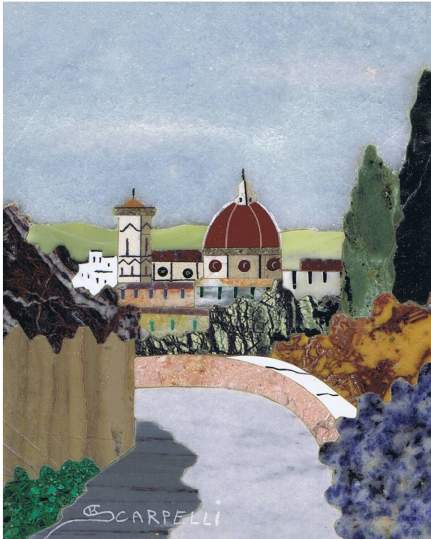

ARTEMEST

HOME DECOR : WALL & FLOOR DÉCOR : WALL DÉCOR

Scarpelli Mosaici

VIEW OF FLORENCE FROM THE HILLSIDE MOSAIC TABLEAU

\$580

DESCRIPTION

Handcrafted by talented artisans, this unique pietra dura mosaic features a view of Florence's cathedral and bell tower viewed from a countryside trail, framed by trees and depicted with vibrant shades and hues. This precious artwork is created with stones cut into different patterns and shaped to fit the component parts of the design. A stunning piece that will enliven any room in the house with elegance. Wooden frame in gold finish on request, with customization based on availability. Please ask the concierge for details.

DETAILS & DIMENSIONS

- Material: Stone, Wood
- Dimensions (in): W 3.94 x D 1.57 x H 3.15
- Dimensions (cm): W 10 x D 4 x H 8
- Handmade In Italy