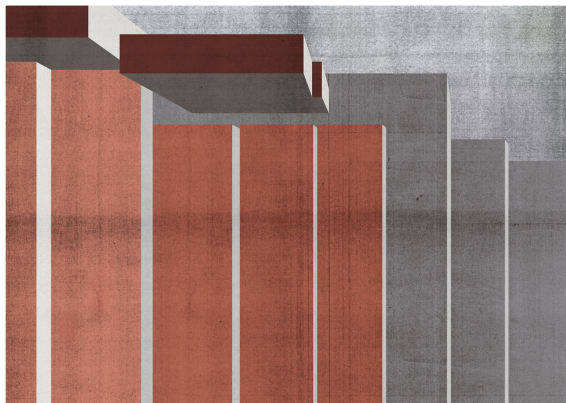

ARTEMEST

HOME DECOR : WALL & FLOOR DÉCOR : WALLPAPERS

Texturae

VISTA ZENITALE WALLPAPER

\$120

DESCRIPTION

This wallpaper is an invitation to enjoy a unique aesthetic experience of the surrounding space. Light and dark color enhance the sharp geometric blocks, like a surreal landscape, carving the space and floating above, while the opaque finishing of the colors (light and dark grey, crimson and red, and white) enhances the imaginary dimension of this remarkable wallpaper. Perfect in any room of the house where it will certainly make a statement. Price is intended per squared meter. The wallpaper pattern can be adapted to any wall size. Please, contact our Concierge for further information.

DETAILS & DIMENSIONS

- Material: Vinyl
- Dimensions (in): Upon Request
- Dimensions (cm): Upon Request
- Handmade In Italy