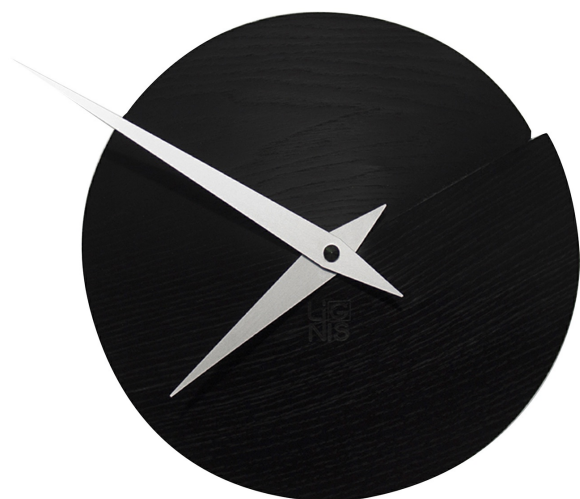

ARTEMEST

LIFESTYLE : OTHER ACCESSORIES : CLOCKS

Lignis

VULCANELLO BLACK WALL CLOCK

\$92

DESCRIPTION

A boldly iconic design of unprecedented charm, this wall clock is defined by a rigorously geometric shape enhanced with two sharp, utterly long hands in natural aluminum. Fashioned of a single sheet of black ash bent into a conical shape, it will add an appealing style to a minimalist decor.

DETAILS & DIMENSIONS

- Material: Wood
- Dimensions (in): W 7.68 x D 2.36 x H 7.68
- Dimensions (cm): W 19.5 x D 6 x H 19.5
- Handmade In Italy