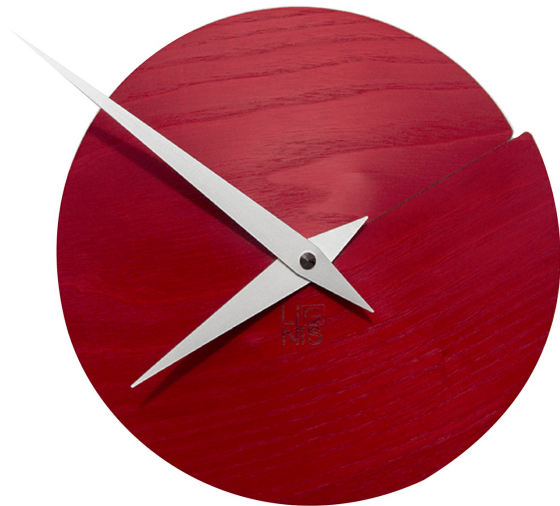

ARTEMEST

LIFESTYLE : OTHER ACCESSORIES : CLOCKS

Lignis

VULCANELLO RED WALL CLOCK

\$92

DESCRIPTION

Brimming with bold charm, this iconic wall clock will make a stately accent in contemporary or minimalist decor. Distinguished by an exquisite red tone coloring the precious ash surface, it boasts a conical shape inspired by that of volcanoes. Defined by a clean and rigorous geometry, the natural aluminum hands complete the piece.

DETAILS & DIMENSIONS

- Material: Wood
- Dimensions (in): W 7.68 x D 2.36 x H 7.68
- Dimensions (cm): W 19.5 x D 6 x H 19.5
- Handmade In Italy