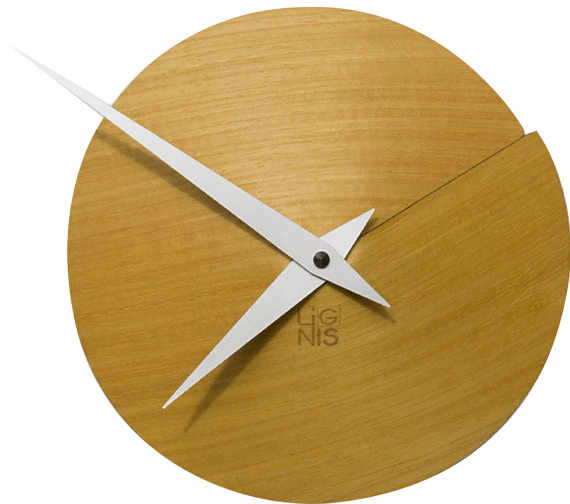

## VULCANELLO YELLOW WALL CLOCK

\$92

### DESCRIPTION

Part of an iconic series of wall clocks rendered in different colors and wood essences, this piece is defined by a timeless and versatile, sober yellow shade. Entirely crafted of tay wood and enriched with natural aluminum hands of significant size, it boasts a conical shape reminiscent of a volcano.

### DETAILS & DIMENSIONS

- Material: Wood
- Dimensions (in): W 7.68 x D 2.36 x H 7.68
- Dimensions (cm): W 19.5 x D 6 x H 19.5
- Handmade In Italy