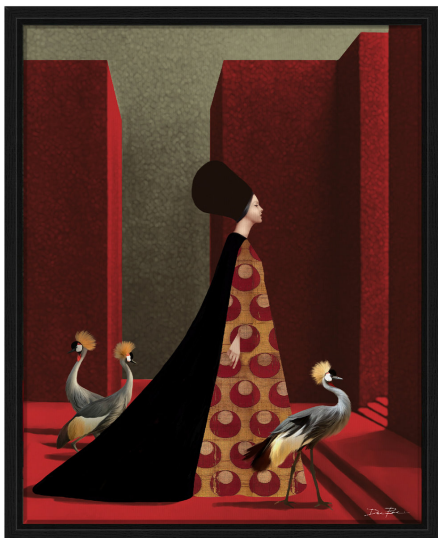

ARTEMEST

HOME DECOR : WALL & FLOOR DÉCOR : WALL DÉCOR

Daria Petrilli

WALKING IN ARE PLACE DIGITAL PAINTING

\$1,365

DESCRIPTION

Female sacredness is recurrent in this artist's pop-surrealist works. The splendid priestess crosses the metaphysical architecture of her palace, embodying the archaic mystery of femininity. On a panel of fine cotton pictorial canvas, the piece is complete with an American box frame in basswood. Signed and numbered limited edition with certificate of authenticity.

DETAILS & DIMENSIONS

- Material: Cotton Canvas Wood
- Dimensions (in): W 34.65 x D 1.57 x H 42.52
- Dimensions (cm): W 88 x D 4 x H 108
- Handmade In Italy