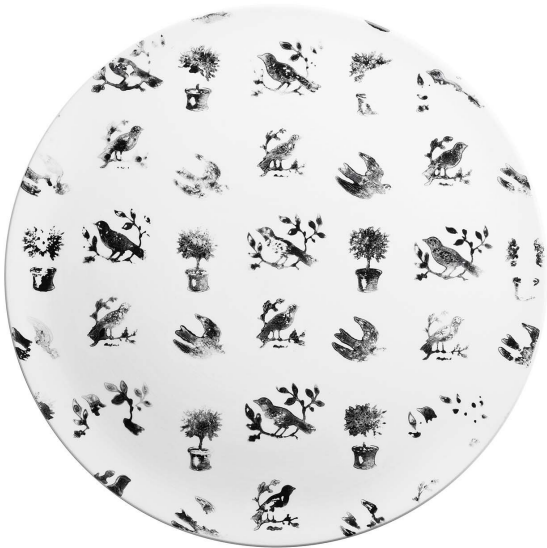

ARTEMEST

HOME DECOR : DECORATIVE PLATES

Angela Di Folco

WALLPAPER DECORATIVE PLATE

\$130

DESCRIPTION

Part of the Nero & Variazioni Collection, the white handmade ceramic of this decorative plate is adorned with a repeated pattern of nature-inspired subjects that are entirely painted by hand. Due to the thin surface, this plate can only be hung on the wall with dedicated spring hooks sold separately.

DETAILS & DIMENSIONS

- Material: Ceramics
- Dimensions (in): W 11.02 x D 11.02 x H 0.39
- Dimensions (cm): W 28 x D 28 x H 1
- Handmade In Italy