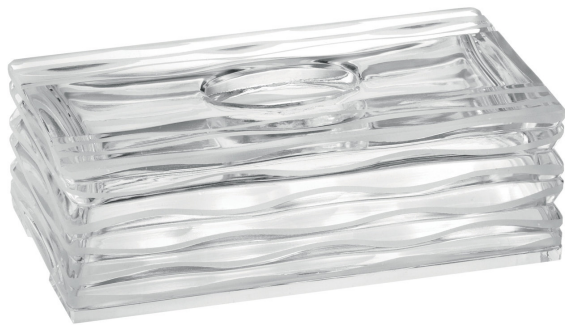

ARTEMEST

HOME DECOR : OTHER DÉCOR : BATHROOM DÉCOR

Il Paralume Marina

WAVE PATTERN TISSUE COVER

\$660

DESCRIPTION

This tissue cover is the extra step anyone should take when they want their house to get to the next level of elegance. It is made only using Pb24% Italian hand-cut crystal and its beautiful wave motif that alternates between opacity and transparency makes it a classic and fancy piece to own.

DETAILS & DIMENSIONS

- Material: Crystal
- Dimensions (in): W 8.66 x D 4.72 x H 3.15
- Dimensions (cm): W 22 x D 12 x H 8
- Handmade In Italy