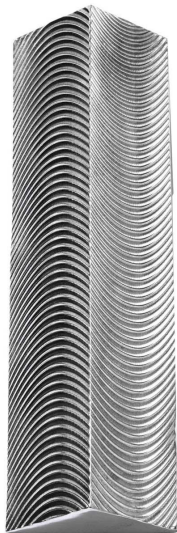

ARTEMEST

HOME DECOR : OTHER DÉCOR

Cinetica

WAVES MODULAR WALL COVERING

\$130

DESCRIPTION

Part of the Cinetica Collection designed by Studio Lido and crafted by Marinoni Peltro, this wall covering module will add character and a highly dramatic look to a large interior, loft, or commercial space. Crafted of high-quality pewter (95% tin, 4.5% antimony and 0.5% copper) with a polished finish, this module is fashioned in the shape of a prismatic triangle with grooved sides that create an optical illusion of movement. The modules can be assembled in any size to divide and define the space of a large room, adding brightness and captivating light effects.

DETAILS & DIMENSIONS

- Material: Pewter
- Dimensions (in): W 14.17 x D 4.33 x H 1.97
- Dimensions (cm): W 36 x D 11 x H 5
- Handmade In Italy