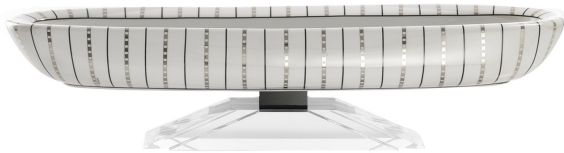

ARTEMEST

HOME DECOR : MORE TABLETOP : CENTERPIECES

Mangani 1958

WHITE CENTERPIECE

\$1,980

DESCRIPTION

The top of this elegant centerpiece, entirely crafted in white porcelain, rests on a base in acrylic glass. The decoration on the top is executed with 98% pure platinum and consists of parallel fine lines for a sophisticated effect.

DETAILS & DIMENSIONS

- Material: Porcelain, Platinum
- Dimensions (in): W 28.35 x D 6.69 x H 7.09
- Dimensions (cm): W 72 x D 17 x H 18
- Handmade In Italy