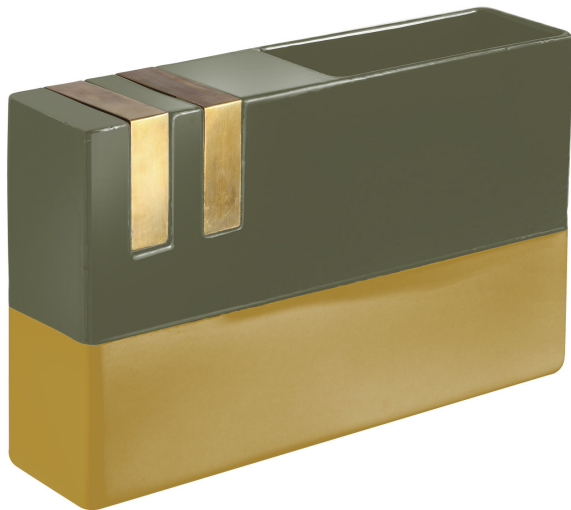

ARTEMEST

HOME DECOR : ALL VASES : VASES

Bitossi Ceramiche

WIDE OCHRE AND GREEN VASE BY DIMORESTUDIO

\$1,050

DESCRIPTION

This ceramic vase features an unconventional wide rectangular shape and is glazed with an elegant color block pattern. The top section of the piece, as well as its interior, is glazed in a deep green, while the bottom section is glazed in ochre. Two inserts in the top of the piece have been given an antique gold color for a subtle accent. The opening, which extends halfway across the top of the vase, is large enough to hold a varied arrangement of flowers.

DETAILS & DIMENSIONS

- Material: Ceramics
- Dimensions (in): W 13.19 x D 1.97 x H 8.76
- Dimensions (cm): W 33.5 x D 5 x H 22.25
- Handmade In Italy