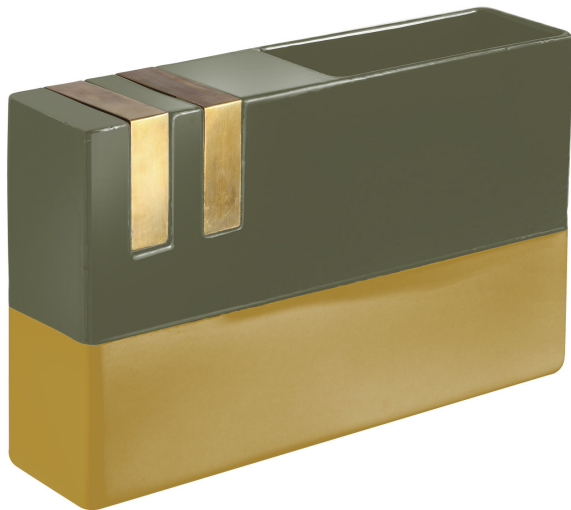

HOME DECOR : VASES

*Bitossi Ceramiche*

**WIDE OCHRE AND GREEN VASE BY DIMORESTUDIO**

\$1,050

## DESCRIPTION

This ceramic vase features an unconventional wide rectangular shape and is glazed with an elegant color block pattern. The top section of the piece, as well as its interior, is glazed in a deep green, while the bottom section is glazed in ochre. Two inserts in the top of the piece have been given an antique gold color for a subtle accent. The opening, which extends halfway across the top of the vase, is large enough to hold a varied arrangement of flowers.

## DETAILS & DIMENSIONS

- Material: Ceramics
- Dimensions (in): W 13.19 x D 1.97 x H 8.76
- Dimensions (cm): W 33.5 x D 5 x H 22.25
- Handmade In Italy