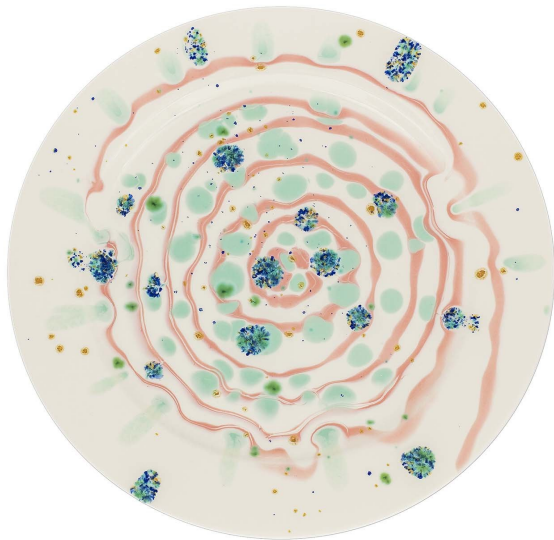

ARTEMEST

TABLETOP : TABLEWARE : CHARGERS

Coralla Maiuri

WINTER CHARGER

\$320

DESCRIPTION

Part of the Vivaldi Four Seasons Collection, first presented at Milan Design Week 2018, this charger is an ode to winter, with its frost and ice, tremulous lights, and delicate colors. Entirely handcrafted of fine porcelain, this charger will be a superb addition to a modern home, and it can be combined with the others in the same Winter series, with the white background punctuated with emerald and blue dots that fall like snow on pink spirals. Like all other pieces in this collection, this plate is dishwasher safe.

DETAILS & DIMENSIONS

- Material: Porcelain
- Dimensions (in): W 12.20 x D 12.20 x H 0.79
- Dimensions (cm): W 31 x D 31 x H 2
- Handmade In Italy